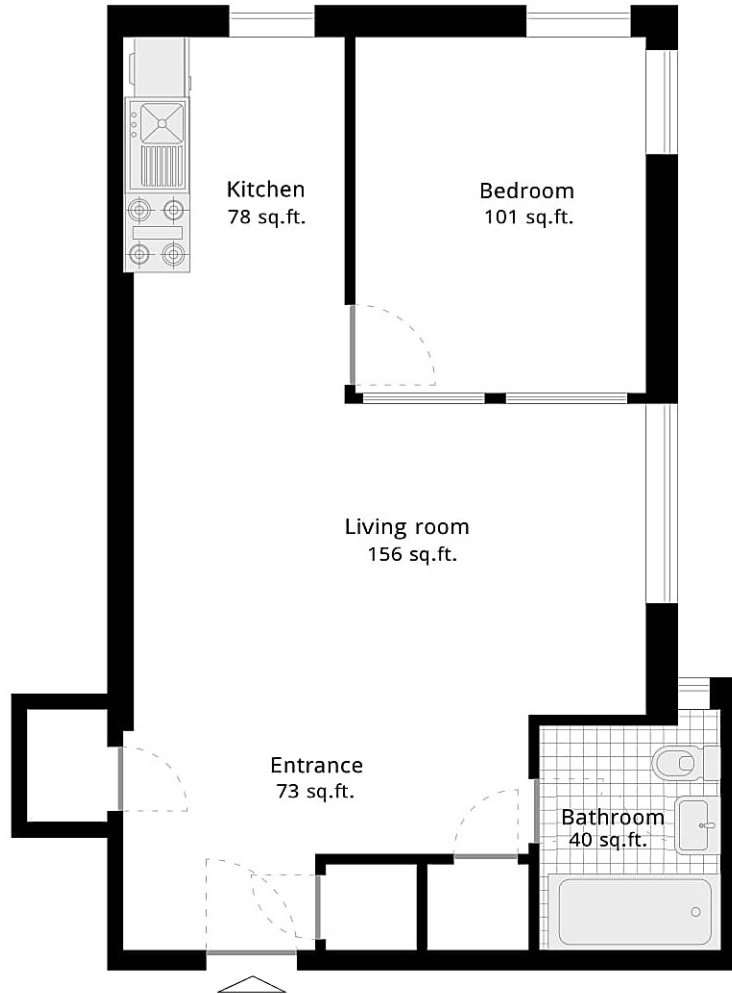

# B-type

floor plan

**448** sq.ft. *one bedroom apartment*

scale 1:100