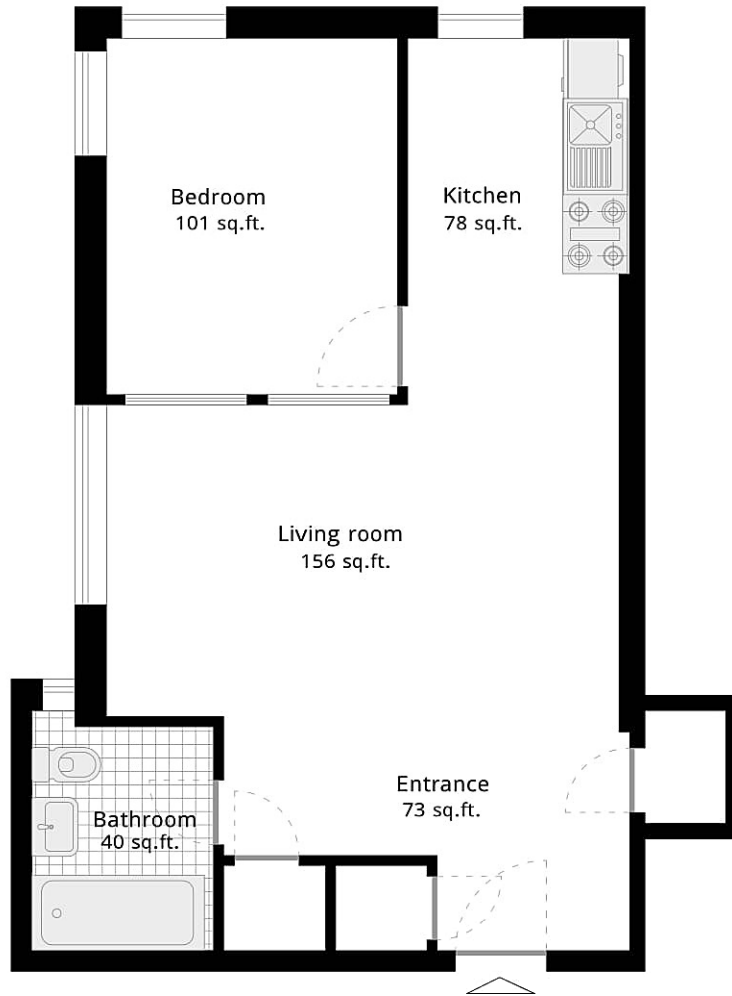

2W-type renovated floor plan

448 sq.ft. *one bedroom apartment*