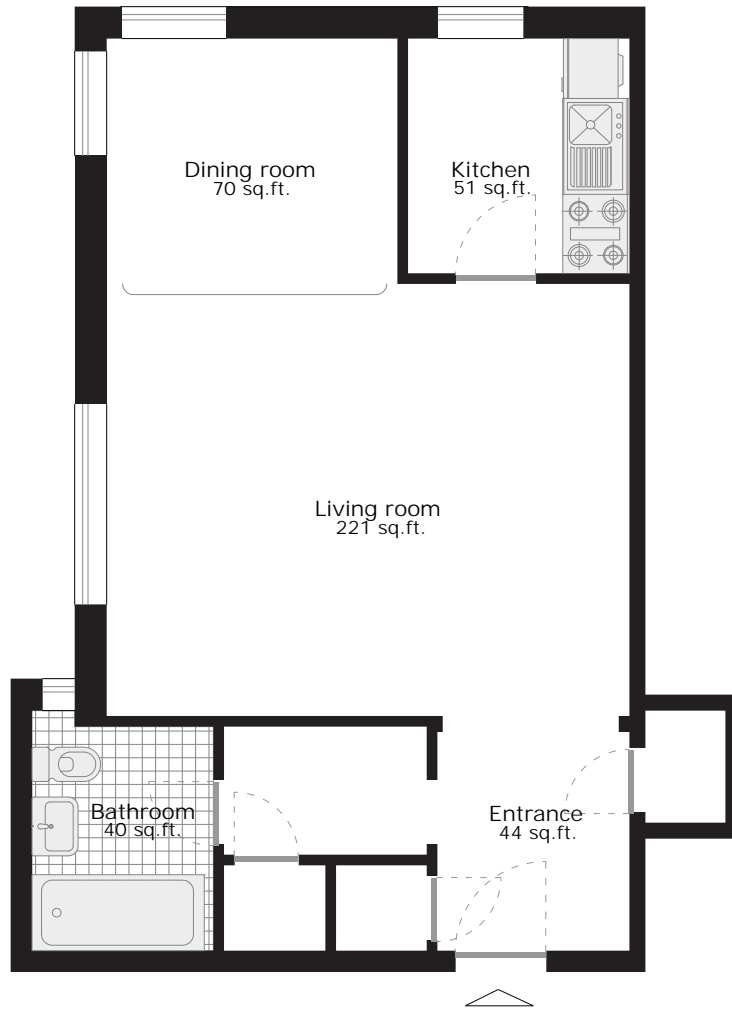

W-type floor plan

494 sq.ft. *studio*

scale 1:100