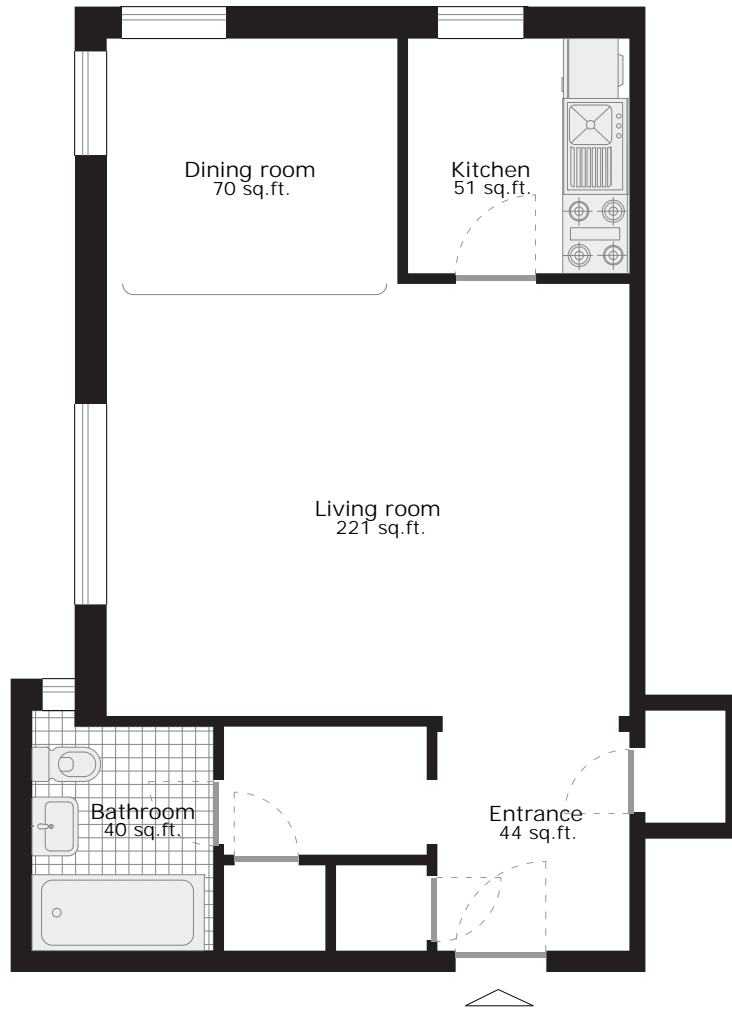

W-type floor plan

494 sq.ft. *studio*

scale 1:100