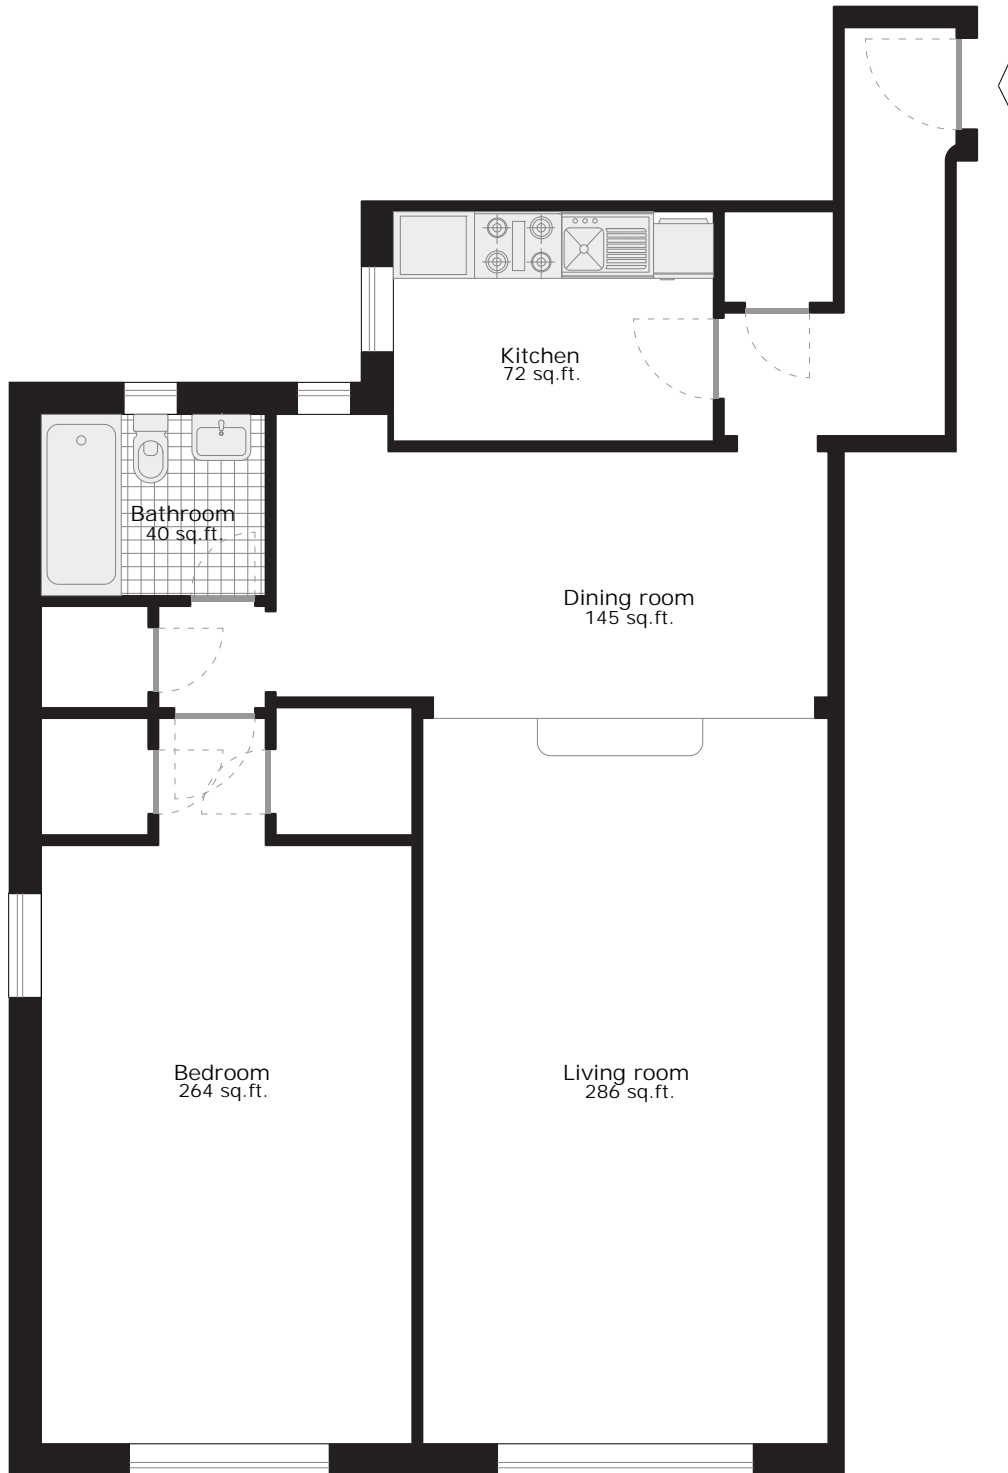

S-type floor plan

922 sq.ft. *one bedroom apartment*

scale 1:100