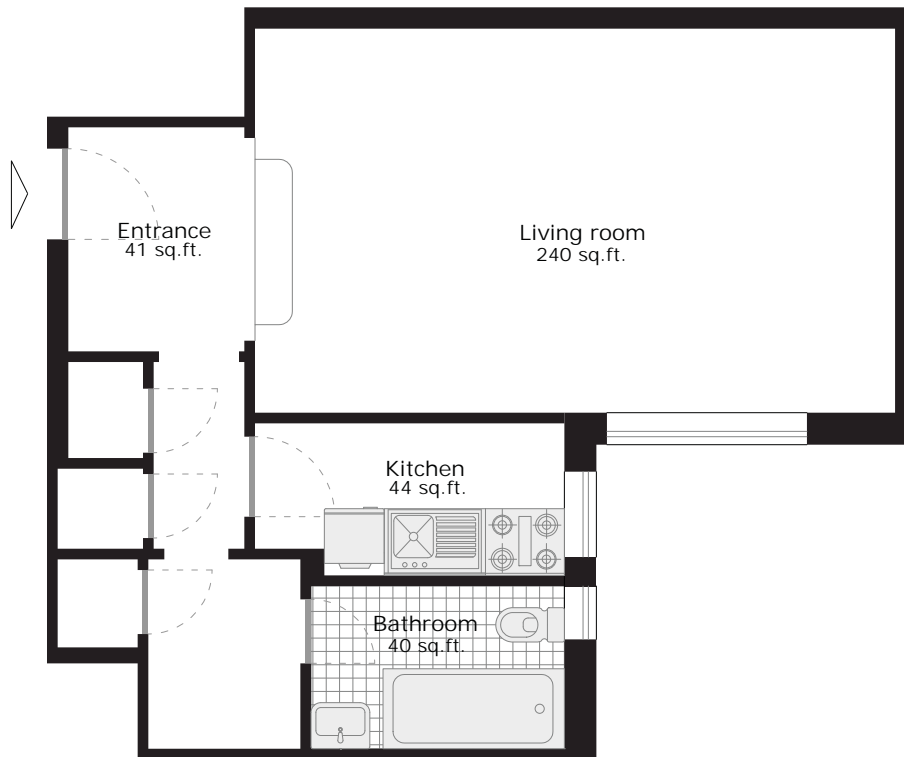

# P-type floor plan

449 sq.ft. *studio*

scale 1:100