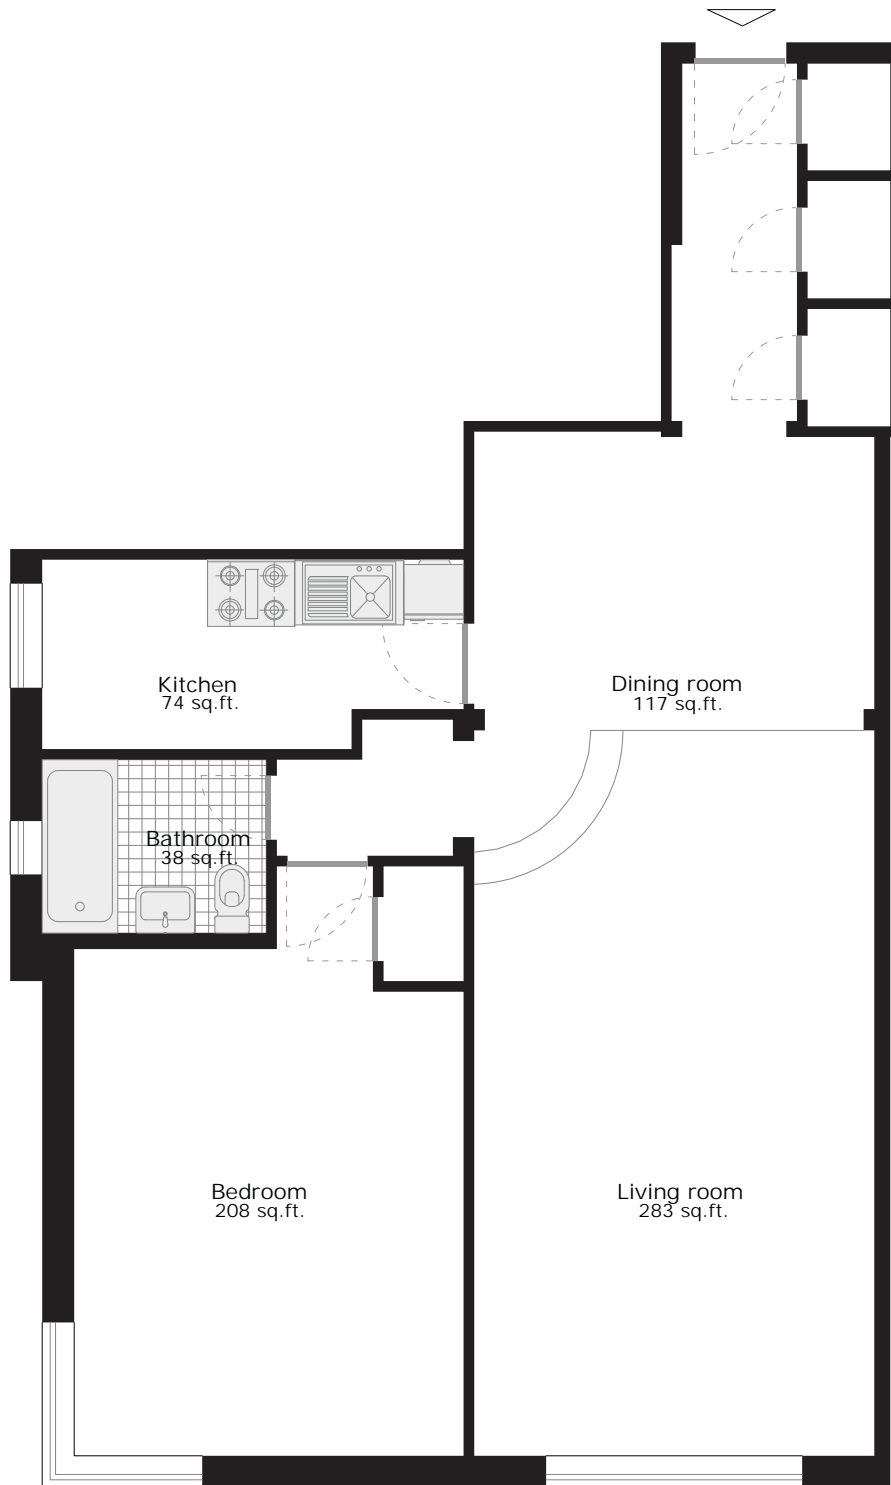

M-type floor plan

838 sq.ft. *one bedroom apartment*

scale 1:100