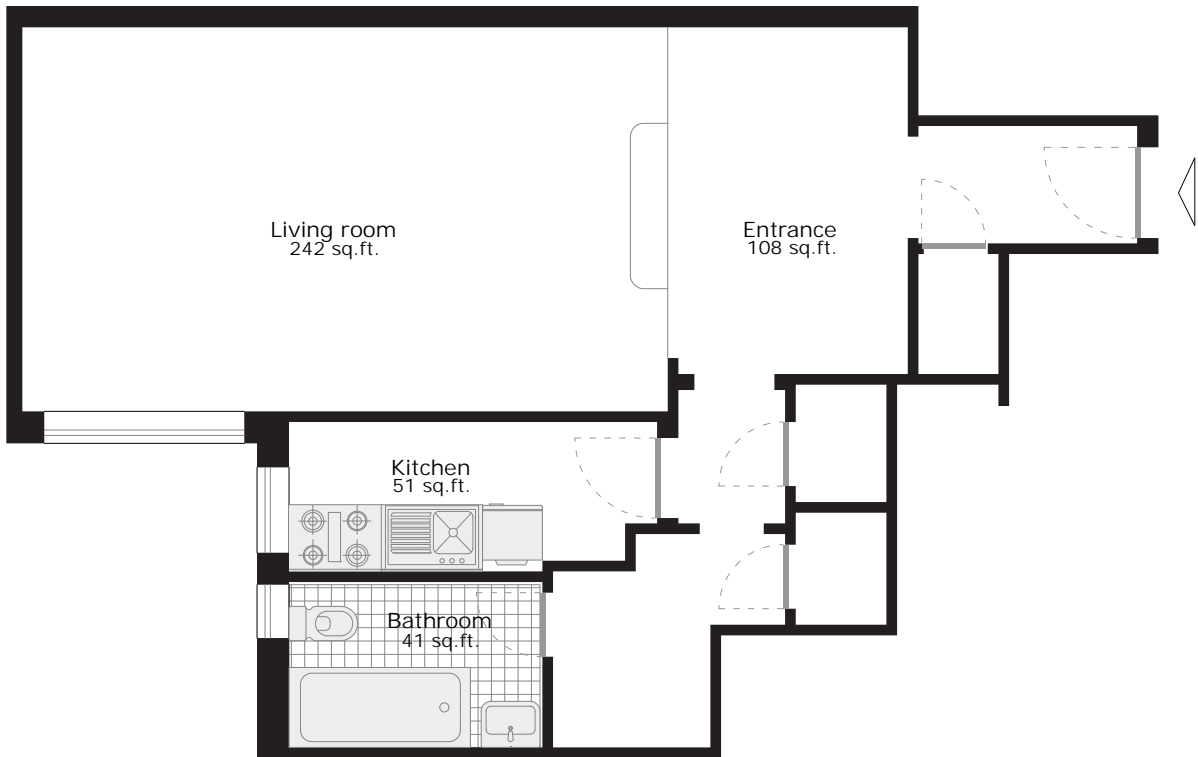

# J-type floor plan

544 sq.ft. *studio*

scale 1:100