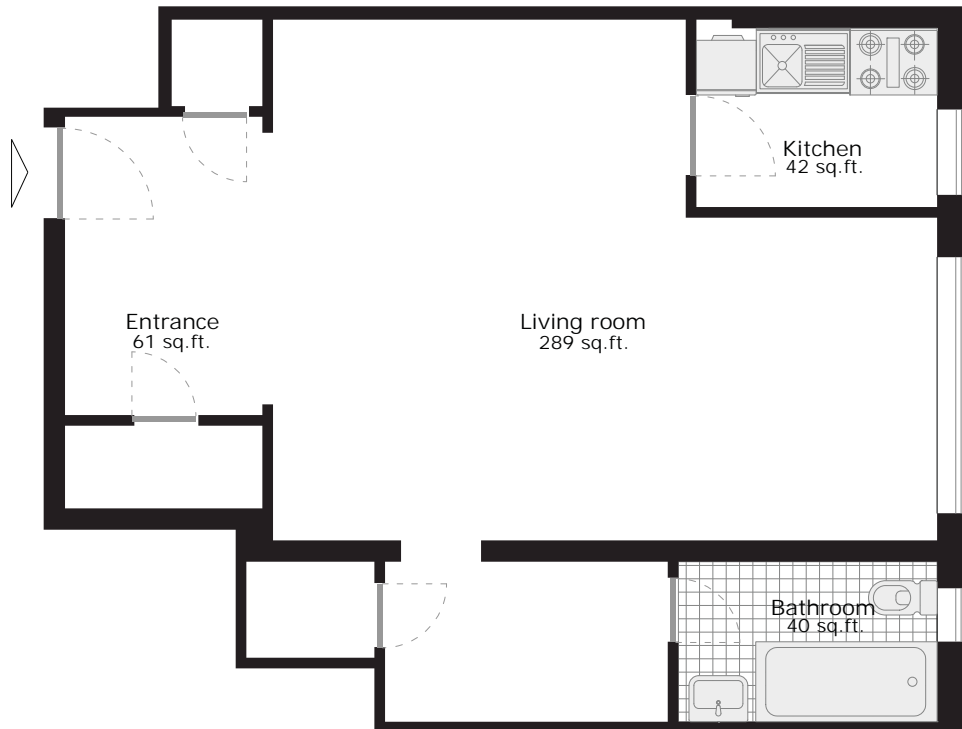

F-type floor plan

540 sq.ft. *studio*

scale 1:100