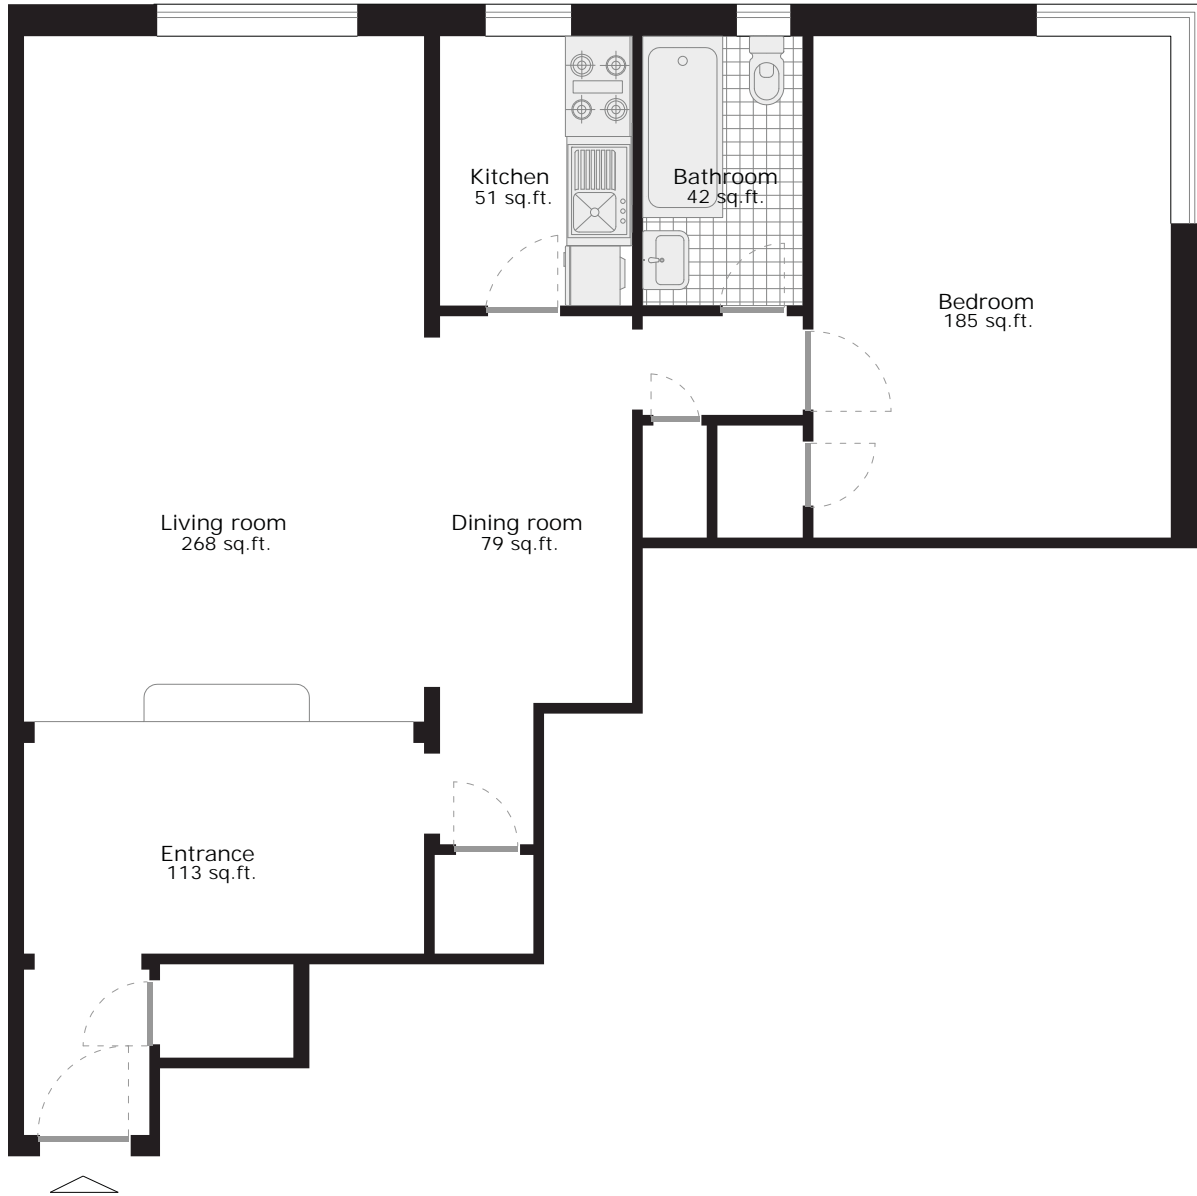

D-type

floor plan

806 sq.ft. *one bedroom apartment*

scale 1:100