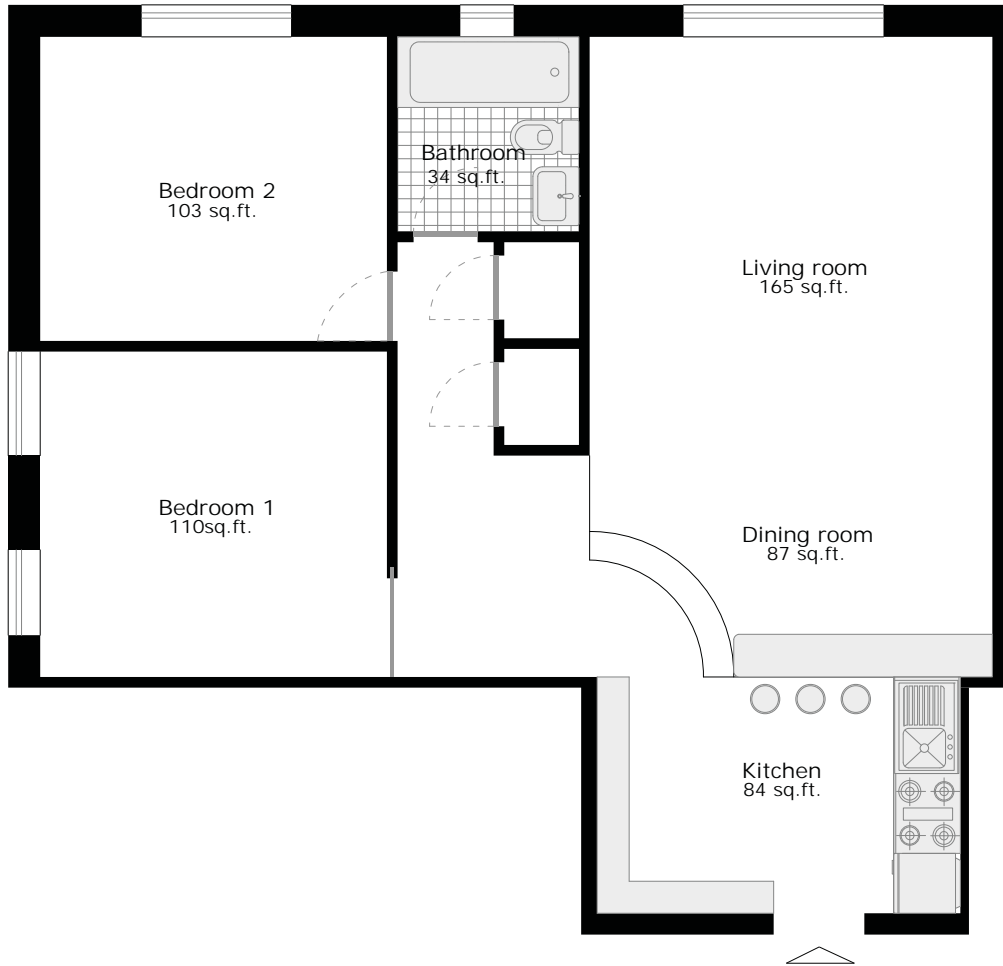

3U-type renovated floor plan

737 sq.ft. *two bedrooms apartment*