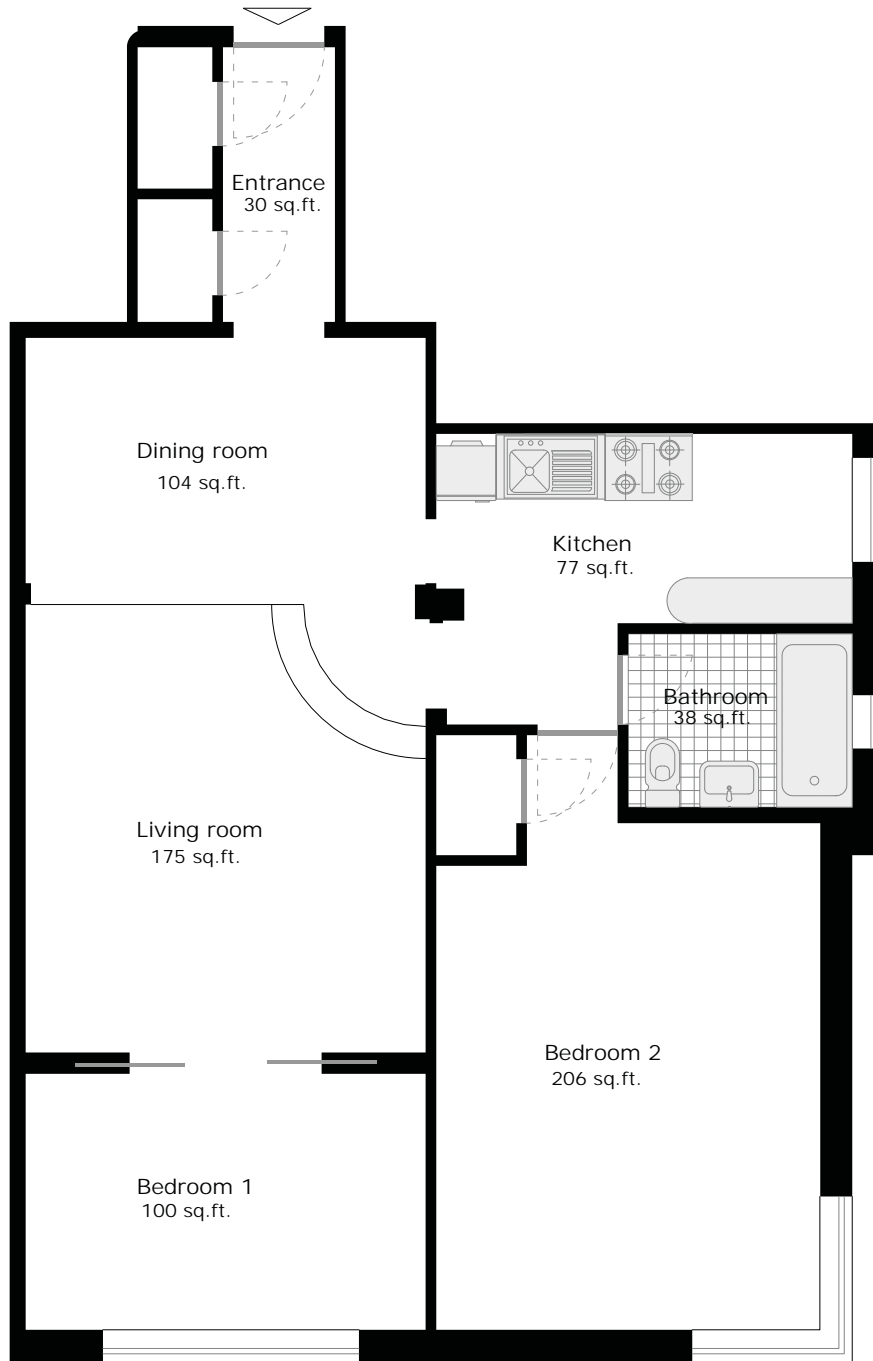

# 3R-type renovated floor plan

1239 sq.ft. *two bedrooms apartment*