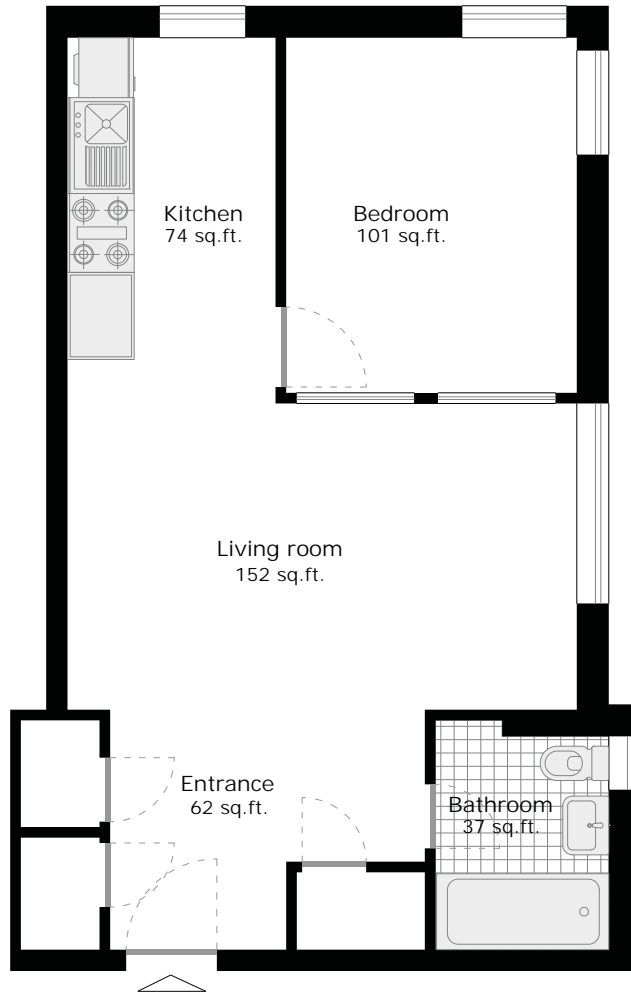

2V-type renovated floor plan

495 sq.ft. *one bedroom apartment*