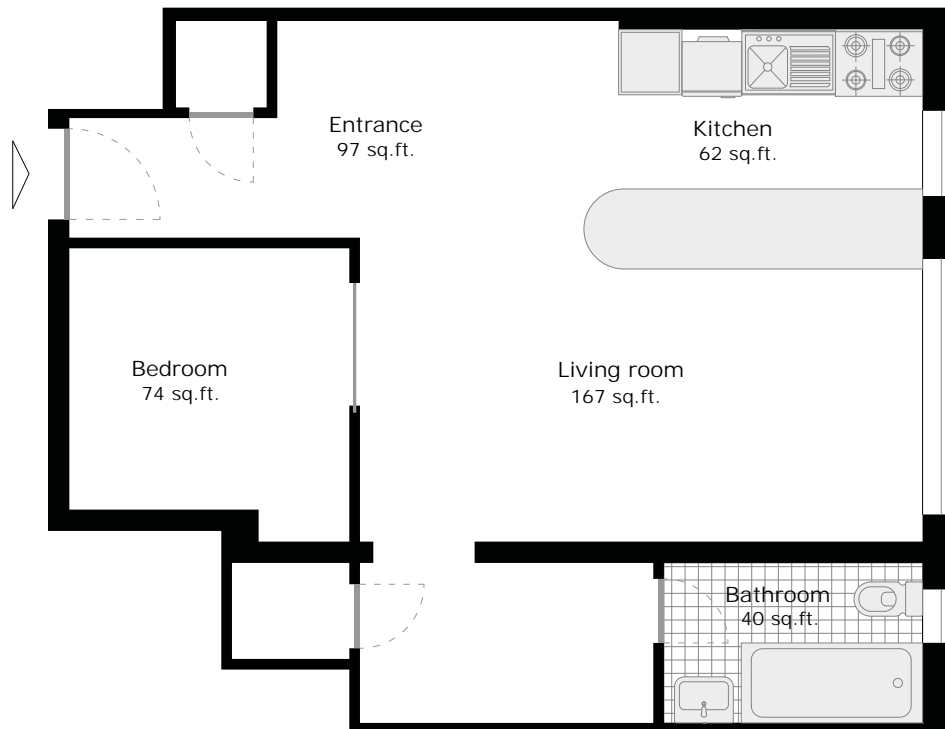

2F-type renovated floor plan

530 sq.ft. *one bedroom apartment*